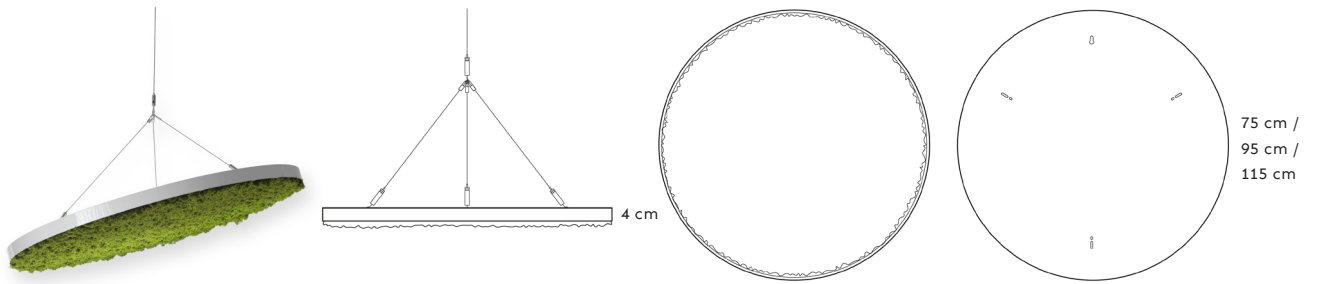

Technical Specification

GL-C-115
Glade Ceiling Large
Width: Ø115 cm
Thickness: 4 cm
Weight: 8.6 kg

GL-C-95
Glade Ceiling Medium
Width: Ø95 cm
Thickness: 4 cm
Weight: 6 kg

GL-C-75
Glade Ceiling Small
Width: Ø75 cm
Thickness: 4 cm
Weight: 3.9 kg

Materials

Reindeer moss
Aluminium
Adhesive

Colours

Moss
RAL 6001
Hex #1E6228

Apple
RAL 6037
Hex #39973F

Lime
RAL 1016
Hex #DADE00

Honey
RAL 1003
Hex #FFAA00

Orange
RAL 2003
Hex #FF7E00

Salmon
RAL 3015
Hex #FF9390

Ruby Red
RAL 3028
Hex #CD1727

Copper
RAL 3033
Hex #A83227

Burgundy
RAL 4002
Hex #8A3740

Purple
RAL 5022
Hex #3F2958

Azure
RAL 5002
Hex #2144A1

Lavender
RAL 5024
Hex #4C92BA

Granite
RAL 7047
Hex #D4D4D4

Charcoal
RAL 9017
Hex #302D2C

Natural
RAL 1013
Hex #7F71CD